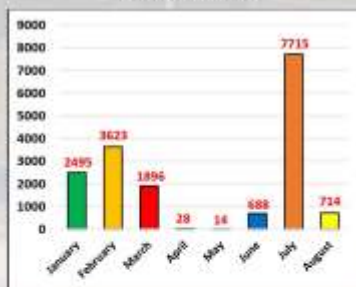

Monthly Patron Usage Report at The Filipiniana
Section for FY 2016