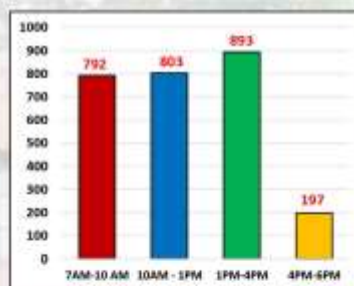

Patron Usage Report at The Filipiniana Section
for **December** 2015