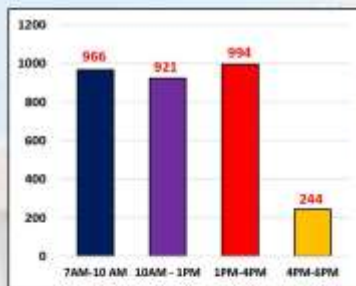

Patron Usage Report

Republic of the Philippines
Leyte Normal University
Tacloban City
LEARNING RESOURCE CENTER

PATRON USAGE REPORT OF THE FILIPINIANA SECTION FOR FY 2015

Patron Usage Report at The Filipiniana Section
for **November** 2015