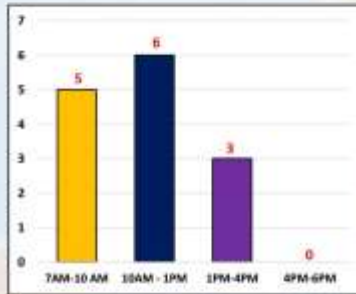

Patron Usage Report at The Filipiniana Section
for **March** 2016

Patron Usage Report at The Filipiniana Section
for **April** 2016

Patron Usage Report at The Filipiniana Section
for **May** 2016

Patron Usage Report at The Filipiniana Section
for **June** 2016

Patron Usage Report at The Filipiniana Section
for **July** 2016

Patron Usage Report at The Filipiniana Section
for **August** 2016

Monthly Patron Usage Report at The Filipiniana
Section for FY 2016

Patron Usage Report at The Filipiniana Section
for FY 2016 According to Time Slots