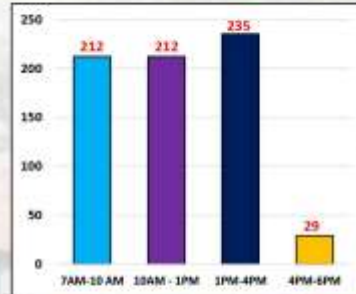

Patron Usage Report at The Filipiniana Section
for **March** 2016

Patron Usage Report at The Filipiniana Section
for **April** 2016

Patron Usage Report at The Filipiniana Section
for **May** 2016

Patron Usage Report at The Filipiniana Section
for **June** 2016