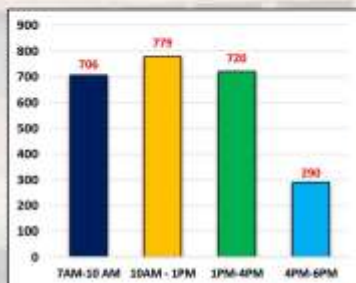

Patron Usage Report at The Filipiniana Section
for **January** 2016