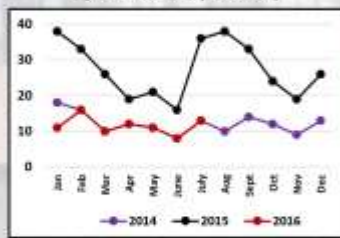

## PATRON USAGE REPORT AT THE GRADUATE SCHOOL LIBRARY FOR FY 2015

Patron Usage Report for Master of Arts in Mathematics Education (M.A. Math Ed.)

Patron Usage Report for Master in Biology (M. Bio.)

Patron Usage Report for Master of Arts in Special Education (M.A. SPED)