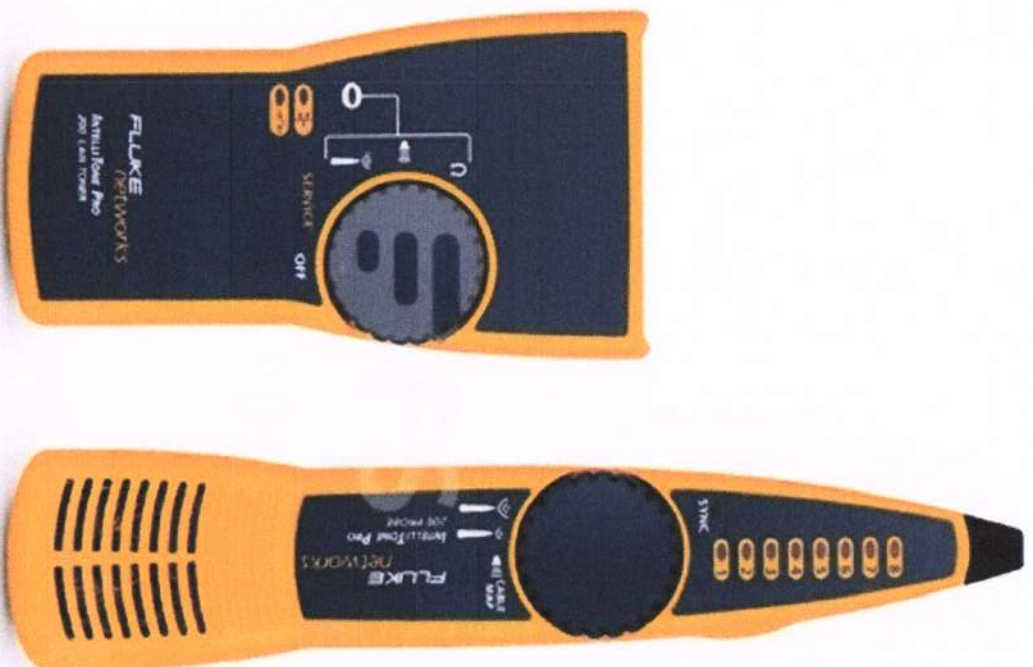

Wall Mount Fiber enclosure with Pigtails

Outdoor Fiber enclosure with Pigtailed

**(Cat 5, Cat 6, Cat 7 Pass through Crimper) for RJ 45, RJ 12, RJ 11
Network Connectors Module Plugs Ethernet Cables E2 Crimp Tools,
Heavy Duty**

Fluke Networks Intellitone LAN Tester Equipment of Cable Continuity

CISCO catalyst 3750 Series WS-C3750G-12SEVOS 12 Port Gigabit Ethernet

SFP GLC-LH-SM CISCO

Battery Pack BL1812G