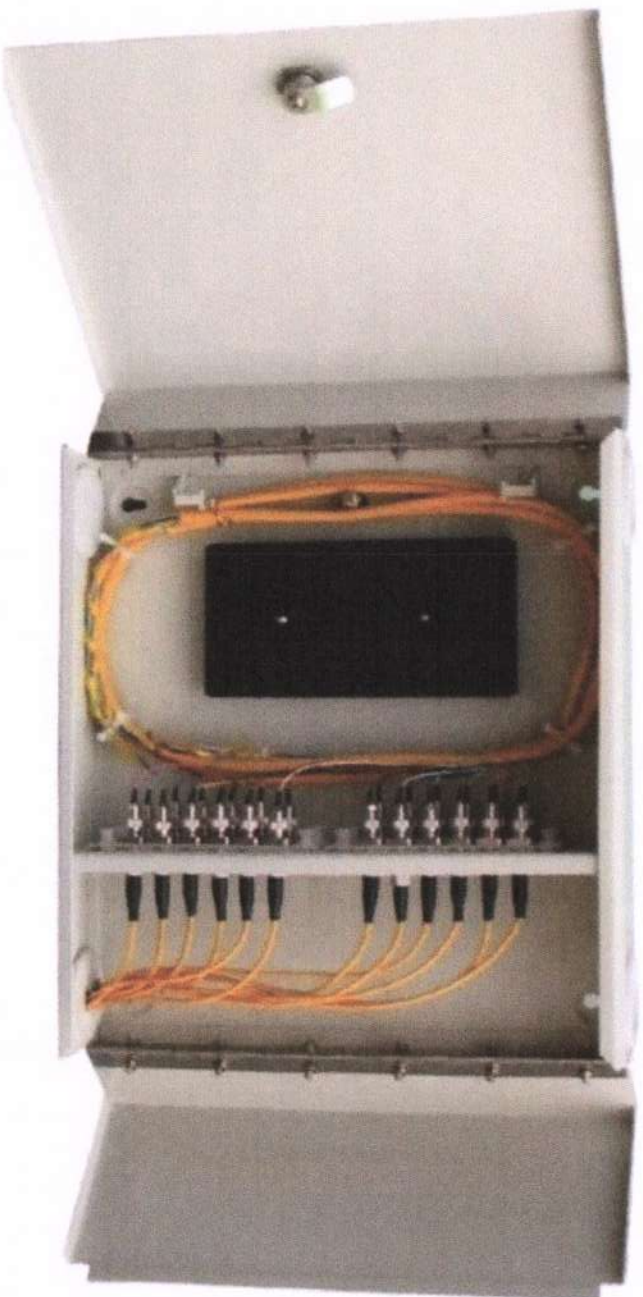

Wall Mount Fiber enclosure with Pigtails

Outdoor Fiber enclosure with Pigtailed

**(Cat 5, Cat 6, Cat 7 Pass through Crimper) for RJ 45, RJ 12, RJ 11
Network Connectors Module Plugs Ethernet Cables E2 Crimp Tools,
Heavy Duty**

Fluke Networks Intellitone LAN Tester Equipment of Cable Continuity

CISCO catalyst 3750 Series WS-C3750G-12SEVOS 12 Port Gigabit Ethernet

SFP GLC-LH-SM CISCO

Battery Pack BL1812G