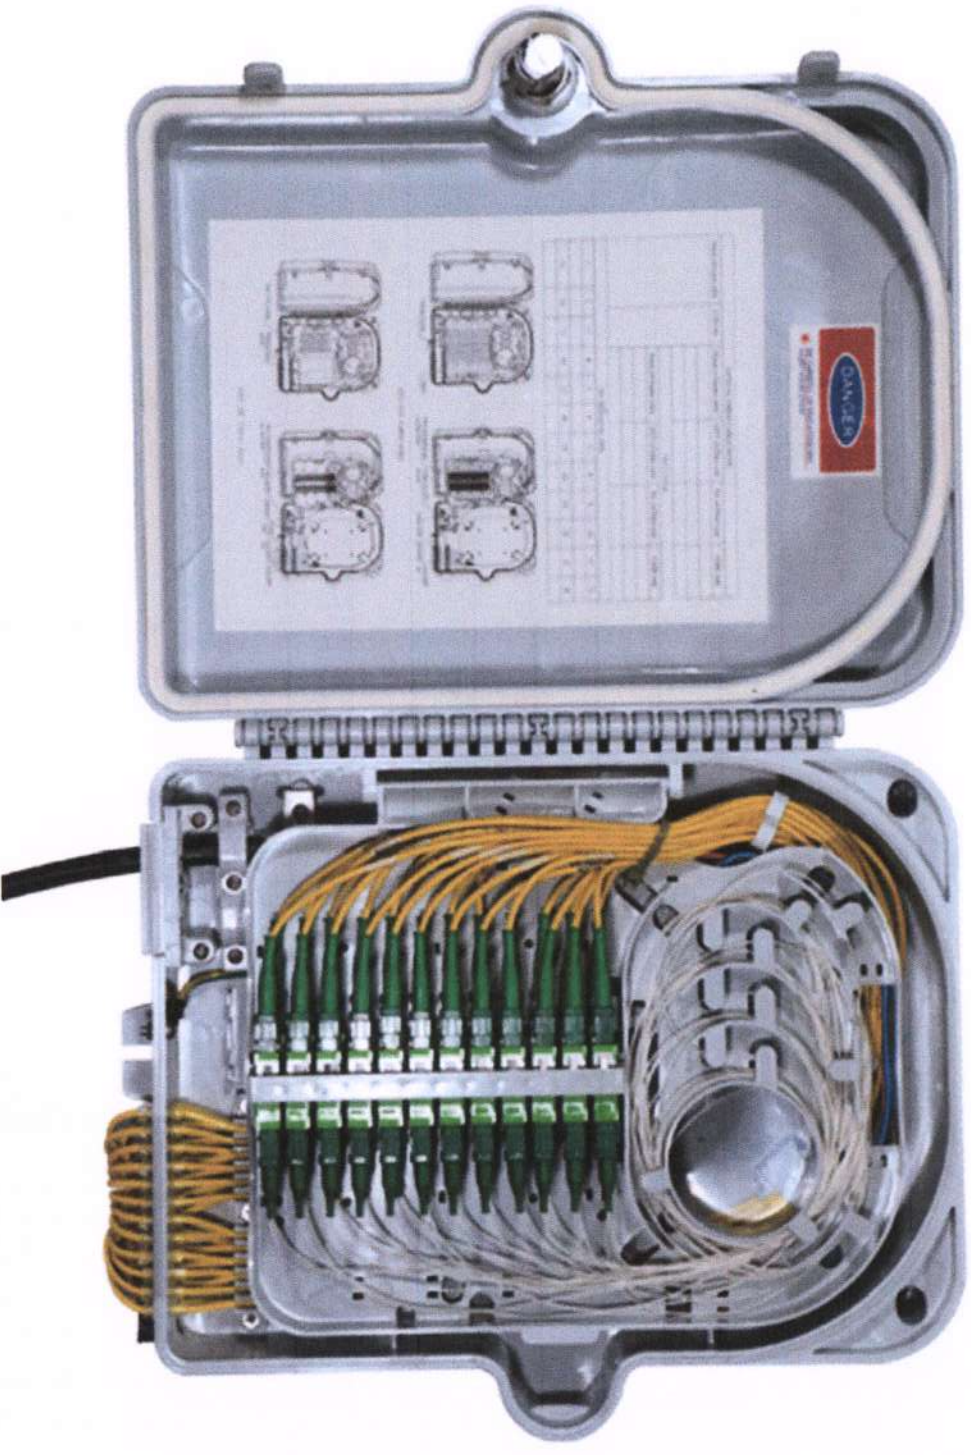

Wall Mount Fiber enclosure with Pigtails

Outdoor Fiber enclosure with Pigtailed

**(Cat 5, Cat 6, Cat 7 Pass through Crimper) for RJ 45, RJ 12, RJ 11
Network Connectors Module Plugs Ethernet Cables E2 Crimp Tools,
Heavy Duty**

Fluke Networks Intellitone LAN Tester Equipment of Cable Continuity

CISCO catalyst 3750 Series WS-C3750G-12SEVOS 12 Port Gigabit Ethernet

SFP GLC-LH-SM CISCO

Battery Pack BL1812G